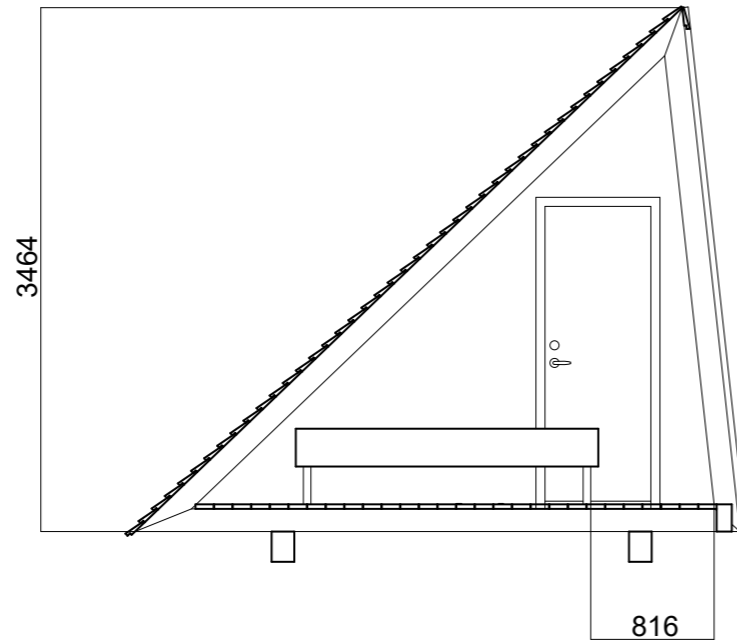

Wooden cladding - untreated

Vertical panoramic windows

Porch

Subject	Facades	Architect	Asger Risborg Jakobsen	 AJA Architects Backersvej 43 1 tv 2300 København S CVR 37748021
Project	Cabin	Revised	2018/03/08	
Client	Stedsans in the woods AB	Drawing #	2 of 3	
Address	Bohult 109, 31491 Hyltebruk, SWEDEN. 1:9	Scale - paper size	1:50 - A3	