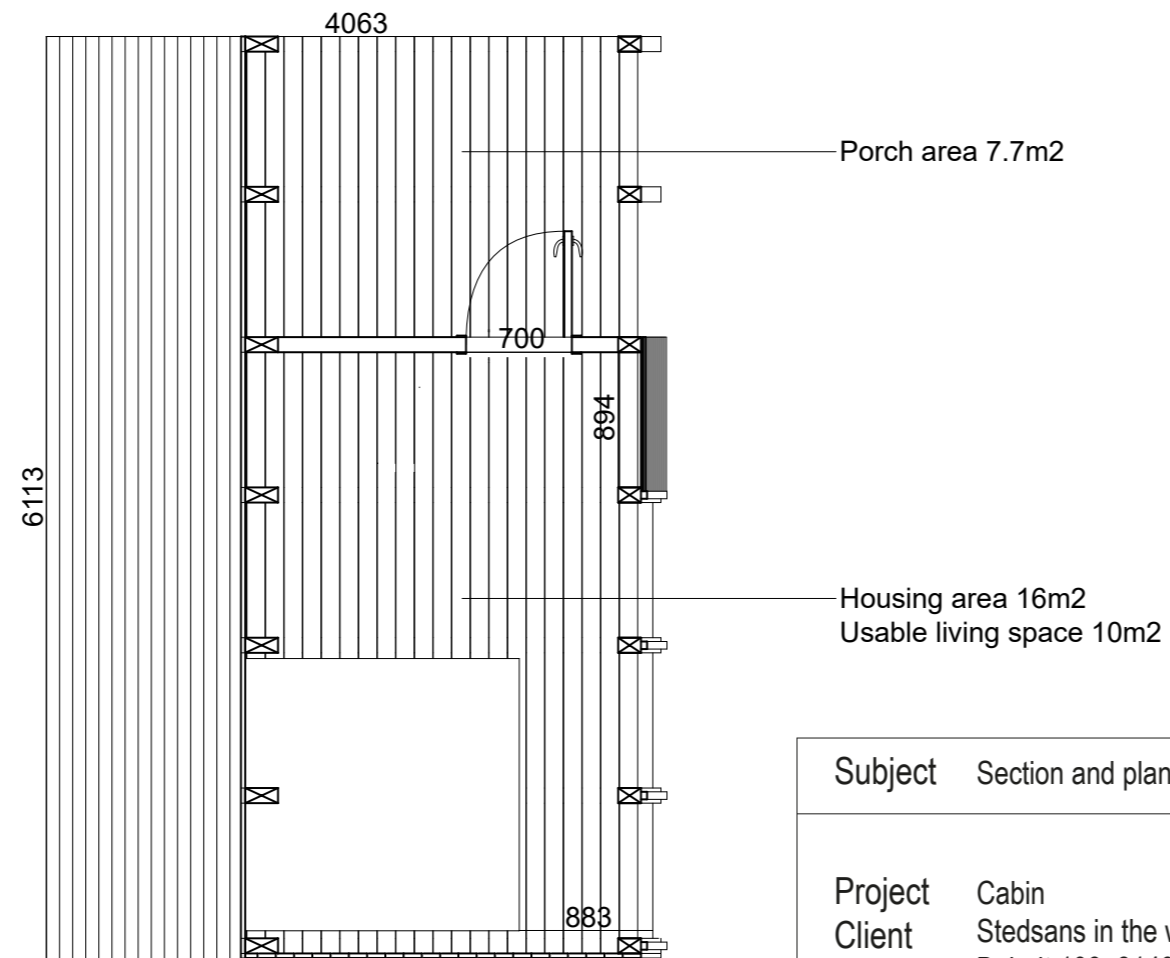

Wooden cladding - untreated

Vertical panoramic windows

Porch

Subject	Facades	Architect	Asger Risborg Jakobsen	 AJA Architects Backersvej 43 1 tv 2300 København S CVR 37748021
Project	Cabin	Revised	2018/03/08	
Client	Stedsans in the woods AB	Drawing #	2 of 3	
Address	Bohult 109, 31491 Hyltebruk, SWEDEN. 1:9	Scale - paper size	1:50 - A3	

Subject	Section and plan	Architect	Asger Risborg Jakobsen	 AJA Architects Backersvej 43 1 tv 2300 København S CVR 37748021
Project	Cabin	Revised	2018/03/08	
Client	Stedsans in the woods AB	Drawing #	3 of 3	
Address	Bohult 109, 31491 Hyltebruk, SWEDEN. 1:9	Scale - paper size	1:50 - A3	