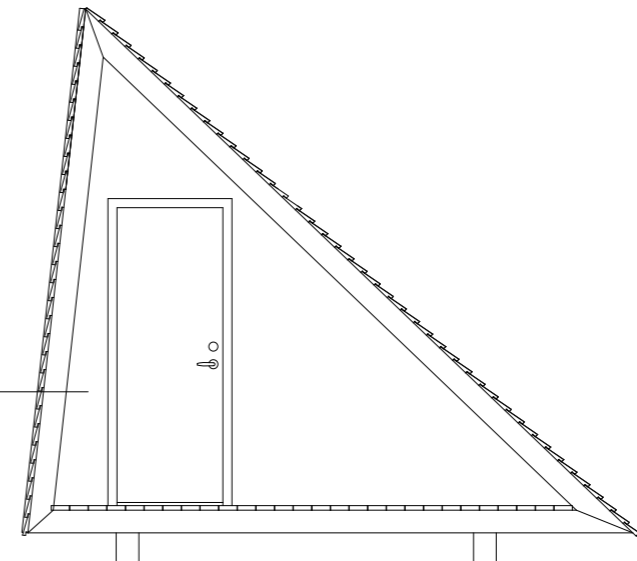

Subject	Isometrics	Architect	Asger Risborg Jakobsen	 AJA Architects Backersvej 43 1 tv 2300 København S CVR 37748021
Project	Cabin	Revised	2018/03/08	
Client	Stedsans in the woods AB	Drawing #	1 of 3	
Address	Bohult 109, 31491 Hyltebruk, SWEDEN. 1:9	Scale - paper size	1:50 - A3	

Wooden cladding - untreated

Vertical panoramic windows

Porch

Subject	Facades	Architect	Asger Risborg Jakobsen	 AJA Architects Backersvej 43 1 tv 2300 København S CVR 37748021
Project	Cabin	Revised	2018/03/08	
Client	Stedsans in the woods AB	Drawing #	2 of 3	
Address	Bohult 109, 31491 Hyltebruk, SWEDEN. 1:9	Scale - paper size	1:50 - A3	